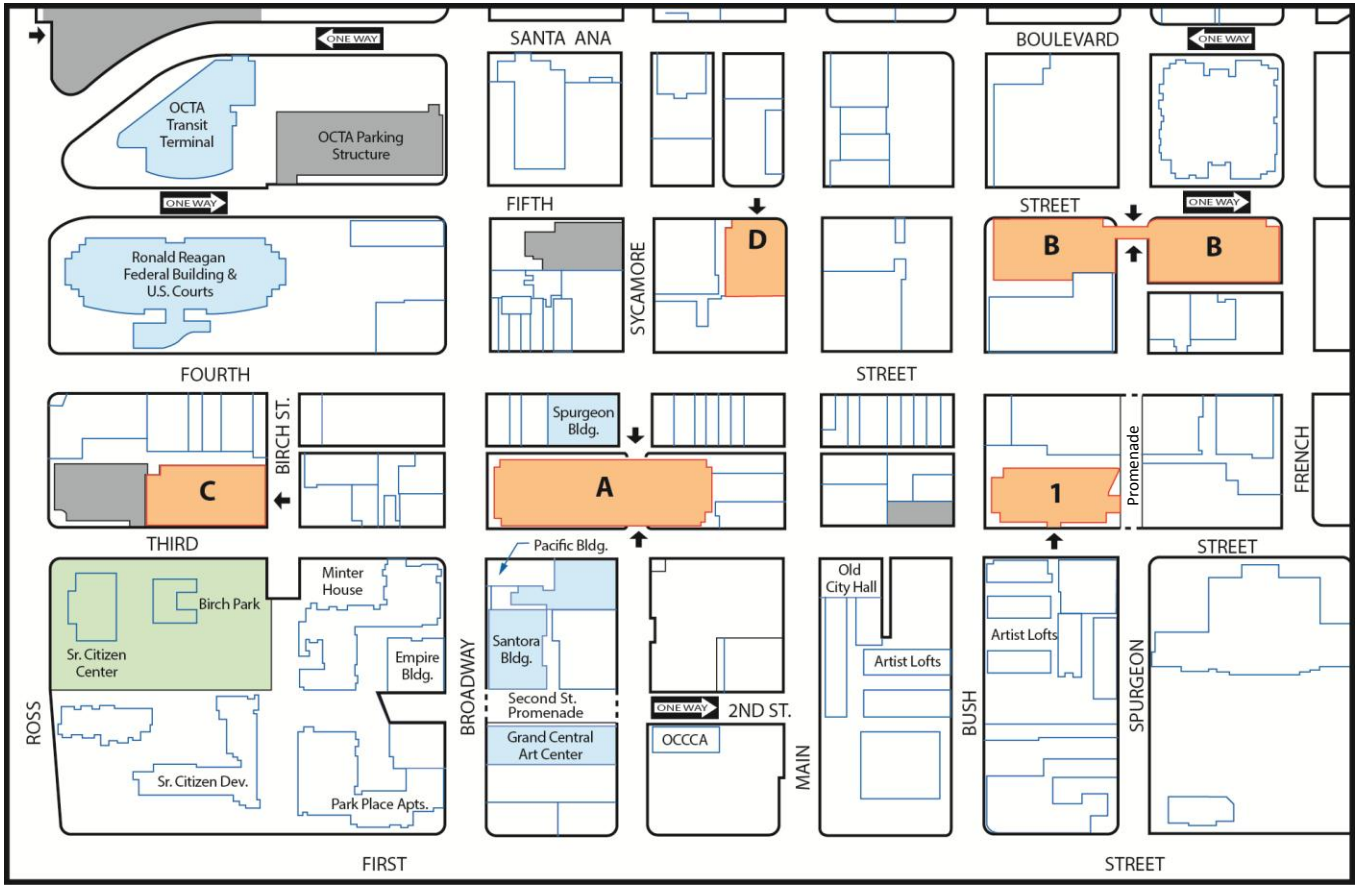

DOWNTOWN SANTA ANA

PARKING HOURS & RATES

This map and list represents City of Santa Ana parking facilities only. In addition to county and private parking facilities, there are also on-street parking meters in the Downtown area.

GARAGE A | 3RD & BROADWAY/ARTIST VILLAGE

Hours: Mon & Tues 8am-8pm;
Weds - Sat 8am-Midnight; Sun 10am-6pm

Monthly Rate

\$40 (Wait List Only. Subject to availability.)

Daily Rate

\$0.50 (first 30 mins); \$1 Per Hour; \$7 Daily Max

Pre-pay Evening Rate

\$2 Sun - Tues after 4pm; \$4 Weds-Sat after 7pm
No Overnight Parking

GARAGE B | 5TH & FRENCH/FIESTA MARKETPLACE

Hours: Mon & Tues 7:30am-9pm;
Weds - Fri 7:30am-Midnight; Sat 6pm-Midnight;
Free Sundays

LOT 1 | 3RD & BUSH LOT

Metered Parking Hours: 8am-8pm;
Valet Parking Hours: Thurs - Sun 8pm-2am
No Monthly Parking